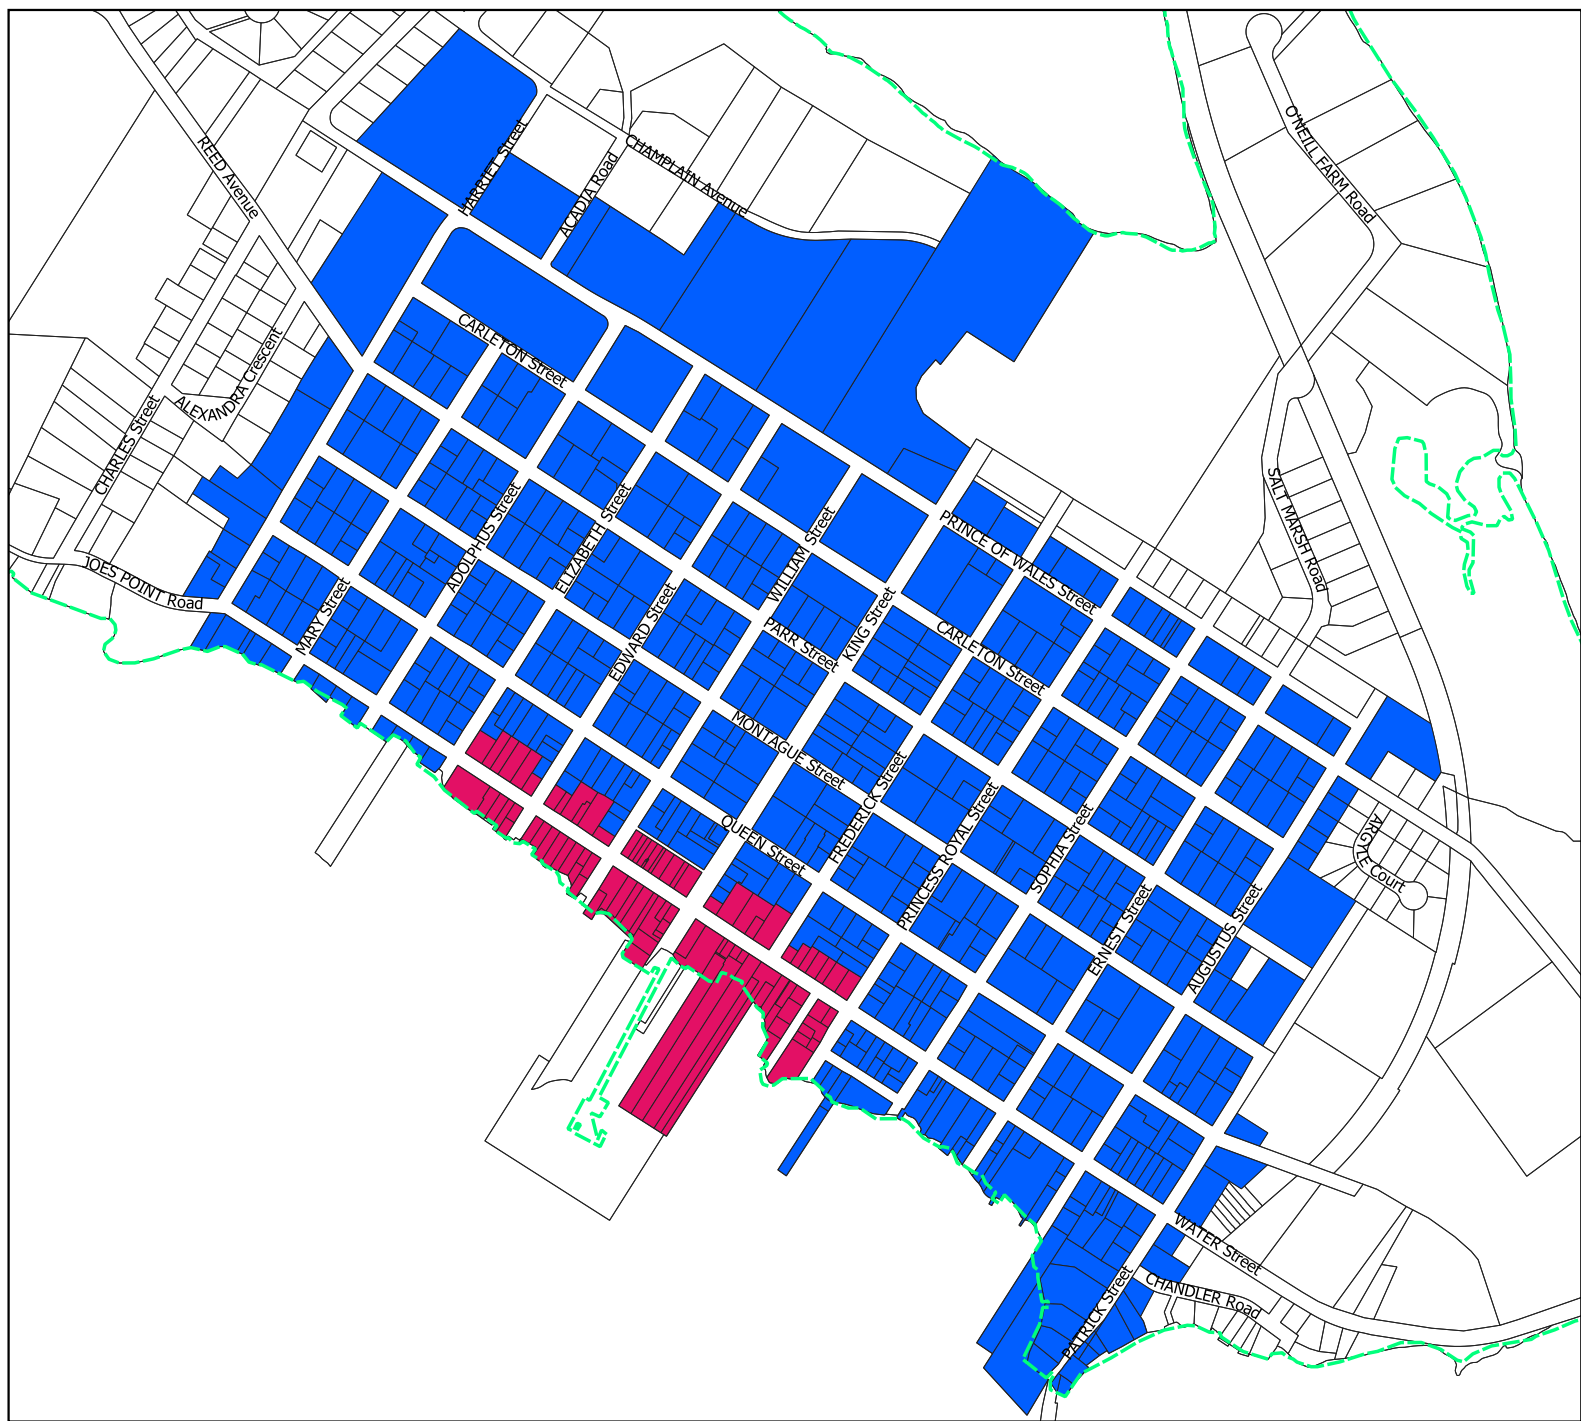

Map of Historic Business District and Town Plat & Environs

- Town Boundary
- Historic Business District
- Town Plat & Environs

1785 Plan of Survey by Charles Morris

TOWN OF SAINT ANDREWS

The logo of the Town of Saint Andrews, featuring a shield with a house and a cross.